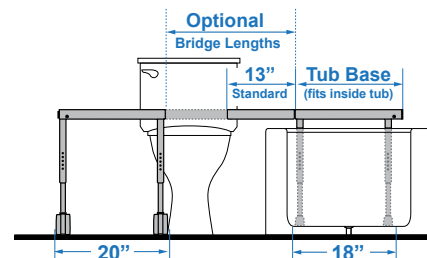

FEATURES

- Compact, 18" x 18", tub base transfer frame that fits inside bathtub
- Standard removable 13" bridge
- Optional fixed bridge in 9" or 11" lengths
- Optional adjustable bridges from 13½" to 17¾" or 17½" to 21¾" lengths
- Locking system for added safety
- Includes headrest, commode pail, footrests and locking casters, and 1 set of anti-tippers.

Seat Width

19"

Seat Depth

18"

Seat Hole

9"W x 14.5"L

Seat Height Range

24.5", 25.25", 26", 26.75", 27.5"

Back Height

15"

Back Width

16.5"

Maximum Top of Tub Clearance Height

20.5"

Overall Length

53"

Tub Base Dimensions

18"W x 17"D

Rolling Base Dimensions

20"W x 17"D

Tub Base +Bridge Weight

20 lb

Chair + Rolling Base Weight

40 lb