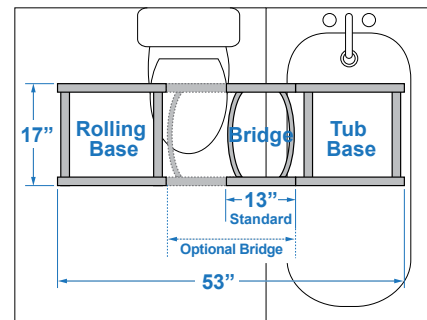

FEATURES

- Compact, 18" x 18", tub base transfer frame that fits inside bathtub
- Standard removable 13" bridge
- Optional fixed bridge in 9" or 11" lengths
- Optional adjustable bridges from 13½" to 17¾" or 17½" to 21¾" lengths
- Locking system for added safety
- Includes headrest, commode pail, footrests and locking casters, and 1 set of anti-tippers.

Seat Width

19"

Seat Depth

18"

Seat Hole

9"W x 14.5"L

Seat Height Range

24.5", 25.25", 26", 26.75", 27.5"

Back Height

15"

Back Width

16.5"

Maximum Top of Tub Clearance Height

20.5"

Overall Length

53"

Tub Base Dimensions

18"W x 17"D

Rolling Base Dimensions

20"W x 17"D

Tub Base +Bridge Weight

20 lb

Chair + Rolling Base Weight

40 lb