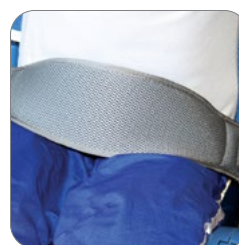

FEATURES

- Compact, 18" x 18", tub base transfer frame that fits inside bathtub
- Standard removable 13" bridge
- Optional fixed bridge in 9" or 11" lengths
- Optional adjustable bridges from 13½" to 17¾" or 17½" to 21¾" lengths
- Locking system for added safety
- Includes headrest, commode pail, footrests and locking casters, and 1 set of anti-tippers.

Transfer Base Diagram

ACCESSORIES

Fixed-Length Bridge

Adjustable-Length Bridge

Rapid Dry Positioning Belt

Reducer Ring

ORDER FORM FAX TO 310-305-1718 OR SUBMIT ONLINE

Dealer: _____ Marked For: _____ Account #: _____