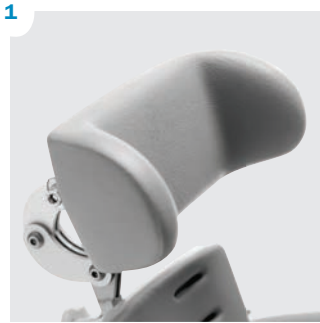

Accessories

1 Head support

2 Push brace
880110

3 Sides w/upholstery
88011x

4 Side supports/Tray
83325-262/88013x

5 Armrests
880152

6 Commode pan
88012x

7 Potty ring
88012x-PR

8 Fitting for toilet mounting
88014x

9 Upholstery
88016x

10 Vest & belts
89111-x40

11 Calf support
880199