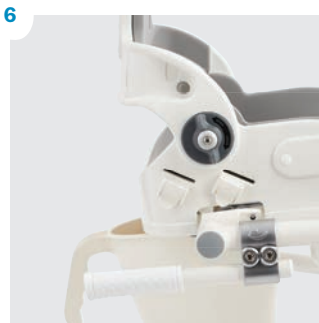

Accessories

1 Head support

2 Push brace
880110

3 Sides w/upholstery
88011x

4 Side supports/Tray
83325-262/88013x

5 Armrests
880152

6 Commode pan
88012x

7 Potty ring
88012x-PR

8 Fitting for toilet mounting
88014x

9 Upholstery
88016x

10 Vest & belts
89111-x40

11 Calf support
880199