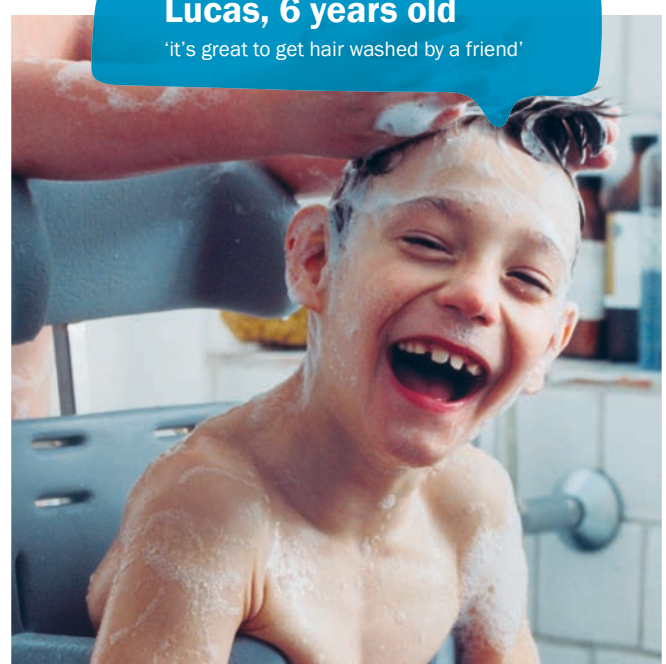

Accessories

1 Head support

2 Push brace
880110

3 Sides w/upholstery
88011x

4 Side supports/Tray
83325-262/88013x

5 Armrests
880152

6 Commode pan
88012x

7 Potty ring
88012x-PR

8 Fitting for toilet mounting
88014x

9 Upholstery
88016x

10 Vest & belts
89111-x40

11 Calf support
880199