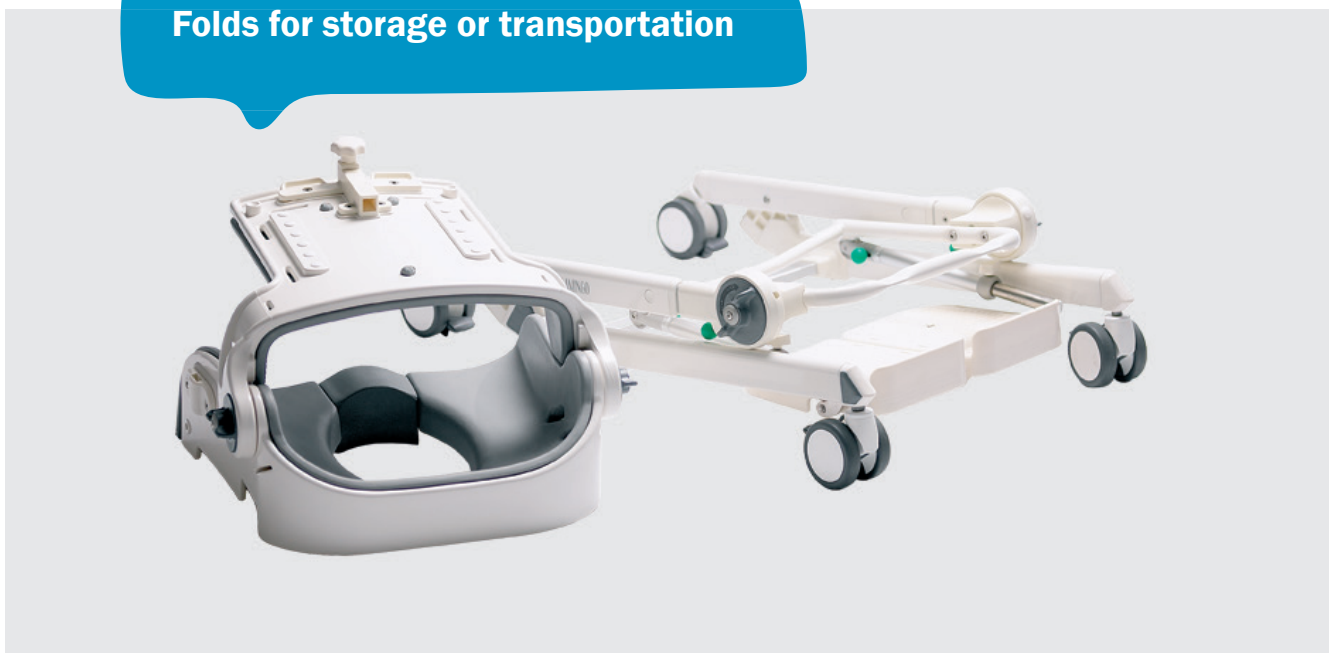

Folds for storage or transportation

12