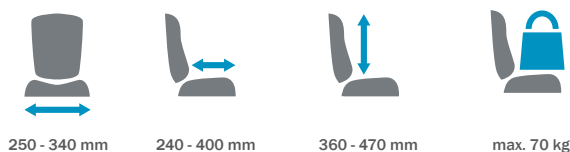

# Flamingo<sup>™</sup>

The Flamingo is a toilet/bathing chair. It is adjustable in height and can be placed over the toilet or be used with a pan. The Flamingo is available in 4 sizes.

**Tilt in space and back recline**