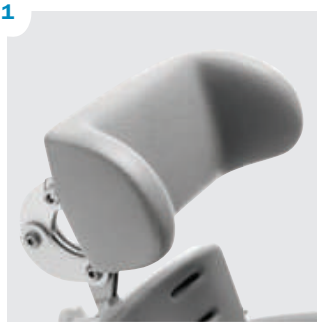

Accessories

1 Head support

2 Push brace/Push handle
880110/880110-HL

3 Sides w/upholstery
88011x

4 Side supports/Tray
83325-262/88013x

5 Armrests
880152

6 Commode pan/Potty ring
88012x/88012x-PR

7 Inlay seat
88016x

8 Fitting for toilet mounting
88014x

9 Vest & belts
89111-x40

10 Calf Support
880199

11 Splash guard, low
880195, 880196

Safiya, 4 years old
'Bathing is so much fun'