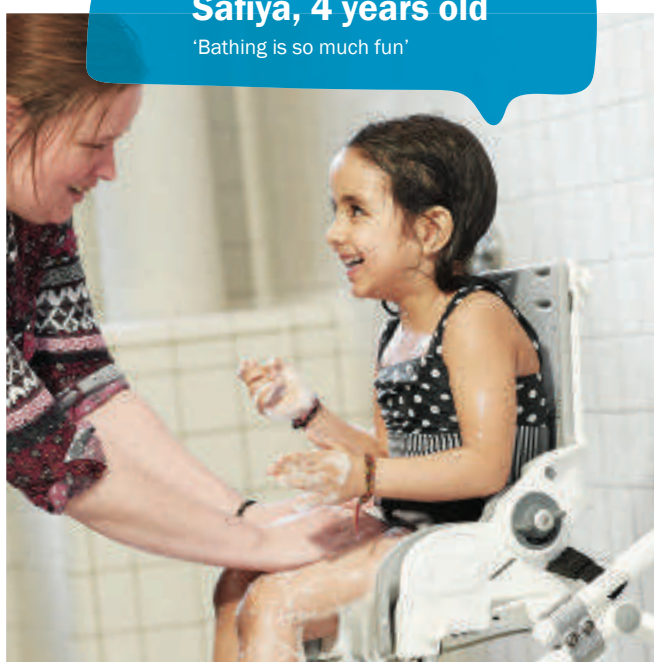

Accessories

1 Head support

2 Push brace/Push handle
880110/880110-HL

3 Sides w/upholstery
88011x

4 Side supports/Tray
83325-262/88013x

5 Armrests
880152

6 Commode pan/Potty ring
88012x/88012x-PR

7 Inlay seat
88016x

8 Fitting for toilet mounting
88014x

9 Vest & belts
89111-x40

10 Calf Support
880199

11 Splash guard, low
880195, 880196

Safiya, 4 years old
'Bathing is so much fun'