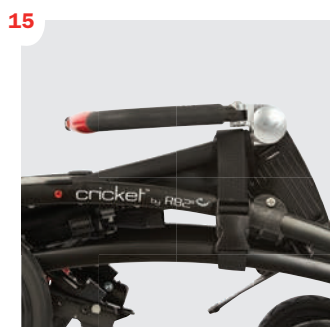

Calf support strap for added comfort

12 Calf support strap
87043190-1, 87043190-2

13 Wedges for shaping seat and back
87043140-1, 87043140-2

14 Transport fittings
87043188

15 Storage strap
85100

16 Directional locking mechanism, front wheels
87043187

17 Rain cover
87467-110, 87467-210, 87467-310