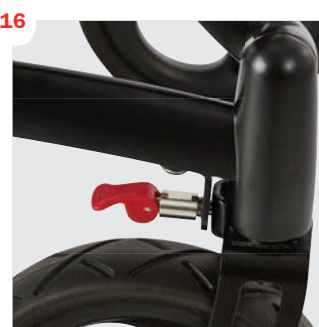

Height & angle adjustable foot support

The Cricket comes with a unique foot support that can be height and angle adjusted to support the individual needs.

Accessories

1 Back rest height extension
87043160-1, 87043160-2

2 Head rest cushion
87043150

3 Sculpted head rest cushion
87043151

4 Folding top
8704317-x, 8704327-x

5 Arm rests
87043120-1, 87043120-2

6 Tray
87043180

7 Grip bar in arm rests
87043181-1, 87043181-2

8 Grip bar in frame
87043182-1, 87043182-2

9 Heel straps
87043185

10 Rucksack
87043183-1

11 Shopping basket
87043184-1, 87043184-2

Calf support strap for added comfort

12 Calf support strap
87043190-1, 87043190-2

13 Wedges for shaping seat and back
87043140-1, 87043140-2