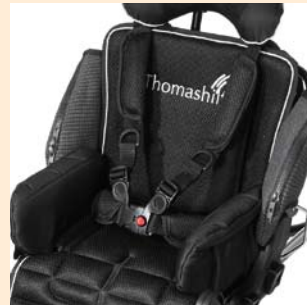

Rehab stroller EASyS Modular

Chassis

Accessories (many more available)

H-belt