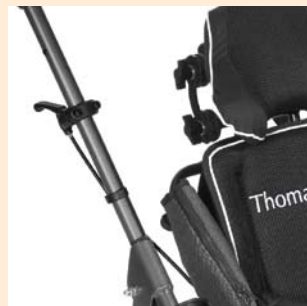

Rehab stroller **EASyS Modular**

- Three-dimensional adjustable headrest for optimum adaptation and support (three versions)
- Large variety of adjustments for optimal seating, positioning and comfort in motion
- Small height and depth adjustable arm supports positioned close to the child's body, for relaxed sitting
- For children who need more positioning support

Functions

Variable headrest adjustments on all versions (height, depth, asymmetrically):

Headrest neck support with extreme tilt

Headrest shell

Headrest standard

Lying position with seat tilt-in-space, no tipping risk thanks to the Balance Safety System (BSS®)

Adjustable back recline and tilt-in-space

Easy mounting of the seat and quick change of viewing direction

Practical lever for easy seat tilt-in-space adjustment

Lateral hip and arm supports, height and depth adjustable