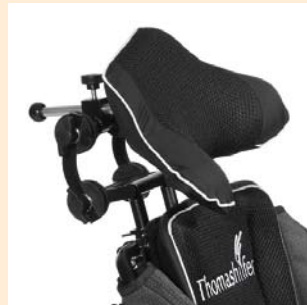

Rehab stroller **EASyS Modular**

- Three-dimensional adjustable headrest for optimum adaptation and support (three versions)
- Large variety of adjustments for optimal seating, positioning and comfort in motion
- Small height and depth adjustable arm supports positioned close to the child's body, for relaxed sitting
- For children who need more positioning support

Functions

Variable headrest adjustments on all versions (height, depth, asymmetrically):

Headrest neck support with extreme tilt

Headrest shell

Headrest standard

Lying position with seat tilt-in-space, no tipping risk thanks to the Balance Safety System (BSS®)

Adjustable back recline and tilt-in-space

Easy mounting of the seat and quick change of viewing direction

Practical lever for easy seat tilt-in-space adjustment

Lateral hip and arm supports, height and depth adjustable

Soft pelvic harness

Sun and rain cover

Umbrella

Technical data	Q hi/low base	Z hi/low base	Products	Modular 1	Modular 2
Seat tilt-in-space	-7° to +31°	-15° to +35°	EASys Modular seating system with A chassis, swivel front wheels with swivel lock	6209	6409
Seat height	29 - 69 cm 11.4 - 27.2"	39 - 58.5 cm 15.4 - 23"	EASys Modular seating system with A chassis, with transit tie-down-system	6208	6408
Adapter height	21 - 60 cm 8.3 - 23.6"	-	EASys Modular seating system (w/o chassis)	6210	6410
Overall dimensions (l x w x h)	76 x 54 x (25 - 62) cm 29.9 x 21.3 x (9.8 - 24.4")	65 x 54 x (33 - 51) cm 25.6 x 21.3 x (13 - 20.1")	A chassis, swivel front wheels with swivel lock	6201	6401
			A chassis, fixed front wheels	6200	6400
Wheel size swivel wheels	100 mm / 4"	3"	A chassis, with transit tie-down system	6202	6402
Weight (without seat unit)	13.5 kg / 29.8 lb	7.2 kg / 15.9 lb	Q hi/low base	6666	6666
Carrying capacity (incl. seat)	50 kg / 110.2 lb	40 kg / 88.2 lb	Z hi/low base	6691	6691