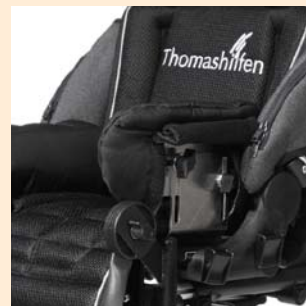

Rehab stroller **EASyS Modular**

- Three-dimensional adjustable headrest for optimum adaptation and support (three versions)
- Large variety of adjustments for optimal seating, positioning and comfort in motion
- Small height and depth adjustable arm supports positioned close to the child's body, for relaxed sitting
- For children who need more positioning support

Functions

Variable headrest adjustments on all versions (height, depth, asymmetrically):

Headrest neck support with extreme tilt

Headrest shell

Headrest standard

Lying position with seat tilt-in-space, no tipping risk thanks to the Balance Safety System (BSS®)

Adjustable back recline and tilt-in-space

Easy mounting of the seat and quick change of viewing direction

Practical lever for easy seat tilt-in-space adjustment

Lateral hip and arm supports, height and depth adjustable

Growth adjustable seat depth and width

More head support, more positioning options, more comfort and control

Classic grey

Berry

Choose between two upholstery styles

Technical data	Modular 1	Modular 2
Seat depth	16 - 28 cm / 6.3 - 11"	24 - 35 cm / 9.4 - 13.8"
Seat width	20 - 30 cm / 7.9 - 11.8"	26 - 35 cm / 10.2 - 13.8"
Back height*	26 - 42 cm / 10.2 - 16.5"	32 - 52 cm / 12.6 - 20.5"
Lower leg length	17 - 30 cm / 6.7 - 11.8"	25 - 36 cm / 9.8 - 14.2"
Hip angle	90° to 140°	90° to 140°
Knee angle	90° to 180°	90° to 180°
Foot angle	78° to 100°	78° to 100°
Turning range of seat	180°	180°
Height adjustment arm support	10 - 14 cm / 3.9 - 5.5"	12 - 18 cm / 4.7 - 7.1"
Size of arm support (w x h)	21 x 10 cm / 8.3 x 3.9"	29 x 12 cm / 11.4 x 4.7"
Size of foot rest (w x d)	29 x 18 cm / 11.4 x 7.1"	33 x 21 cm / 13 x 8.3"
Overall dimensions (l x w x h)	85 x 41 x 57 cm 33.5 x 16.1 x 22.4"	64 x 48 x 77 cm 25.2 x 18.9 x 30.3"
Folded dimensions without foot rest (l x w x h)	89 x 41 x 38 cm 35 x 16.1 x 15"	90 x 48 x 60 cm 35.4 x 18.9 x 23.6"
Weight (seat)*	7,9 kg / 17.4 lb	9,6 kg / 21.2 lb
Carrying capacity	35 kg / 77.2 lb	40 kg / 88.2 lb