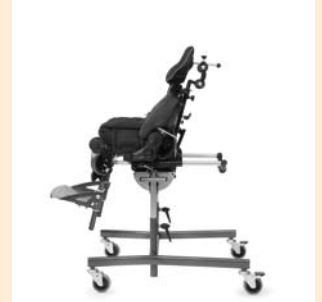

Rehab stroller **EASyS Modular**

- Three-dimensional adjustable headrest for optimum adaptation and support (three versions)
- Large variety of adjustments for optimal seating, positioning and comfort in motion
- Small height and depth adjustable arm supports positioned close to the child's body, for relaxed sitting
- For children who need more positioning support

Adjustable back recline and tilt-in-space

Easy mounting of the seat and quick change of viewing direction

Practical lever for easy seat tilt-in-space adjustment

Lateral hip and arm supports, height and depth adjustable

* without head rest

Rehab stroller EASyS Modular

Chassis

A chassis:
The versatile outdoor frame

Q hi/low base:
For both size 1 and 2
EASyS Modular

Z hi/low base:
The alternative base frame

Accessories (many more available)

Soft pelvic harness

Sun and rain cover

Umbrella

Technical data	Q hi/low base	Z hi/low base	Products	Modular 1	Modular 2
Seat tilt-in-space	-7° to +31°	-15° to +35°	EASys Modular seating system with A chassis, swivel front wheels with swivel lock	6209	6409
Seat height	29 - 69 cm 11.4 - 27.2"	39 - 58.5 cm 15.4 - 23"	EASys Modular seating system with A chassis, with transit tie-down-system	6208	6408
Adapter height	21 - 60 cm 8.3 - 23.6"	-	EASys Modular seating system (w/o chassis)	6210	6410
Overall dimensions (l x w x h)	76 x 54 x (25 - 62) cm 29.9 x 21.3 x (9.8 - 24.4")	65 x 54 x (33 - 51) cm 25.6 x 21.3 x (13 - 20.1")	A chassis, swivel front wheels with swivel lock	6201	6401
			A chassis, fixed front wheels	6200	6400
Wheel size swivel wheels	100 mm / 4"	3"	A chassis, with transit tie-down system	6202	6402
Weight (without seat unit)	13.5 kg / 29.8 lb	7.2 kg / 15.9 lb	Q hi/low base	6666	6666
Carrying capacity (incl. seat)	50 kg / 110.2 lb	40 kg / 88.2 lb	Z hi/low base	6691	6691