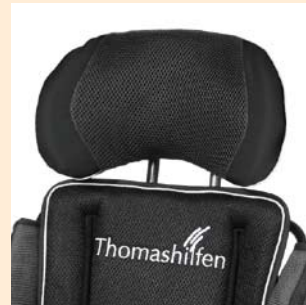

Rehab stroller **EASyS Modular**

- Three-dimensional adjustable headrest for optimum adaptation and support (three versions)
- Large variety of adjustments for optimal seating, positioning and comfort in motion
- Small height and depth adjustable arm supports positioned close to the child's body, for relaxed sitting
- For children who need more positioning support

Functions

Variable headrest adjustments on all versions (height, depth, asymmetrically):

Headrest neck support with extreme tilt

Headrest shell

Headrest standard

Lying position with seat tilt-in-space, no tipping risk thanks to the Balance Safety System (BSS®)

Adjustable back recline and tilt-in-space

Easy mounting of the seat and quick change of viewing direction

Practical lever for easy seat tilt-in-space adjustment

Lateral hip and arm supports, height and depth adjustable

Growth adjustable seat depth and width

More head support, more positioning options, more comfort and control

Classic grey

Berry

Choose between two upholstery styles

Technical data	Modular 1	Modular 2
Seat depth	16 - 28 cm / 6.3 - 11"	24 - 35 cm / 9.4 - 13.8"
Seat width	20 - 30 cm / 7.9 - 11.8"	26 - 35 cm / 10.2 - 13.8"
Back height*	26 - 42 cm / 10.2 - 16.5"	32 - 52 cm / 12.6 - 20.5"
Lower leg length	17 - 30 cm / 6.7 - 11.8"	25 - 36 cm / 9.8 - 14.2"
Hip angle	90° to 140°	90° to 140°
Knee angle	90° to 180°	90° to 180°
Foot angle	78° to 100°	78° to 100°
Turning range of seat	180°	180°
Height adjustment arm support	10 - 14 cm / 3.9 - 5.5"	12 - 18 cm / 4.7 - 7.1"
Size of arm support (w x h)	21 x 10 cm / 8.3 x 3.9"	29 x 12 cm / 11.4 x 4.7"
Size of foot rest (w x d)	29 x 18 cm / 11.4 x 7.1"	33 x 21 cm / 13 x 8.3"
Overall dimensions (l x w x h)	85 x 41 x 57 cm 33.5 x 16.1 x 22.4"	64 x 48 x 77 cm 25.2 x 18.9 x 30.3"
Folded dimensions without foot rest (l x w x h)	89 x 41 x 38 cm 35 x 16.1 x 15"	90 x 48 x 60 cm 35.4 x 18.9 x 23.6"
Weight (seat)*	7,9 kg / 17.4 lb	9,6 kg / 21.2 lb
Carrying capacity	35 kg / 77.2 lb	40 kg / 88.2 lb