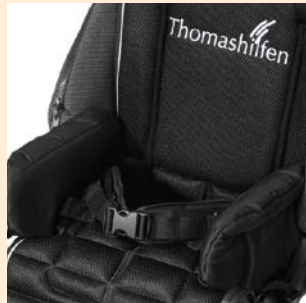

Rehab stroller **EASyS Modular**

- Three-dimensional adjustable headrest for optimum adaptation and support (three versions)
- Large variety of adjustments for optimal seating, positioning and comfort in motion
- Small height and depth adjustable arm supports positioned close to the child's body, for relaxed sitting
- For children who need more positioning support

* without head rest

Rehab stroller EASyS Modular

Chassis

A chassis:
The versatile outdoor frame

Q hi/low base:
For both size 1 and 2
EASyS Modular

Z hi/low base:
The alternative base frame

Accessories (many more available)

Soft pelvic harness

Sun and rain cover

Umbrella

Technical data	Q hi/low base	Z hi/low base	Products	Modular 1	Modular 2
Seat tilt-in-space	-7° to +31°	-15° to +35°	EASys Modular seating system with A chassis, swivel front wheels with swivel lock	6209	6409
Seat height	29 - 69 cm 11.4 - 27.2"	39 - 58.5 cm 15.4 - 23"	EASys Modular seating system with A chassis, with transit tie-down-system	6208	6408
Adapter height	21 - 60 cm 8.3 - 23.6"	-	EASys Modular seating system (w/o chassis)	6210	6410
Overall dimensions (l x w x h)	76 x 54 x (25 - 62) cm 29.9 x 21.3 x (9.8 - 24.4")	65 x 54 x (33 - 51) cm 25.6 x 21.3 x (13 - 20.1")	A chassis, swivel front wheels with swivel lock	6201	6401
			A chassis, fixed front wheels	6200	6400
Wheel size swivel wheels	100 mm / 4"	3"	A chassis, with transit tie-down system	6202	6402
Weight (without seat unit)	13.5 kg / 29.8 lb	7.2 kg / 15.9 lb	Q hi/low base	6666	6666
Carrying capacity (incl. seat)	50 kg / 110.2 lb	40 kg / 88.2 lb	Z hi/low base	6691	6691