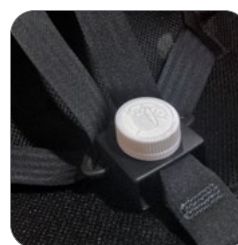

Buckle Guard