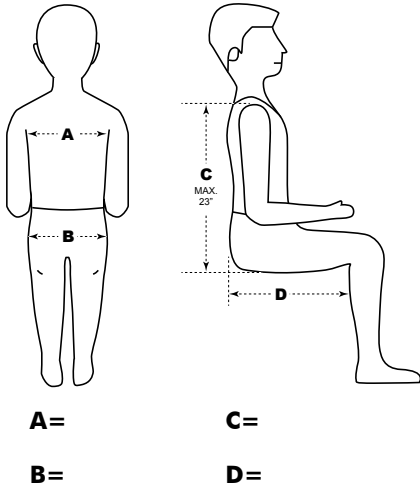

ACCESSORIES

Swing-Away Abductor

Seat Depth Extender

Buckle Guard

Retainer Clip Guard

ORDER FORM FAX TO 310-305-1718 OR SUBMIT ONLINE

Dealer: _____ Marked For: _____ Account #: _____

Date: _____ PO#: _____ Ordered By: _____

Phone: _____ Fax: _____ E-mail: _____

Ship to address: _____

BASE UNIT	CSI-2000P (Head pads) \$1,195	CSI-2000W (Headwings) \$1,195
Weight Capacity	20 -102 lb	20 -102 lb
Height Capacity	60"	60"
Shoulder Harness Heights	11.5", 14.5", 17.5", 20.5"	11.5", 14.5", 17.5", 20.5"
Back Height	29"	29"
Seat Depth	10"	10"
Seat Depth with Extender	12.5" or 15"	12.5" or 15"
Inside Seat Width at Front	15.5"	15.5"
Inside Seat Width at Rear	13"	13"
Overall Width	19"	19"
Overall Depth	11"	11"
Seat-to-Back Angle	88°	88°
Product Weight	11 lb	11 lb